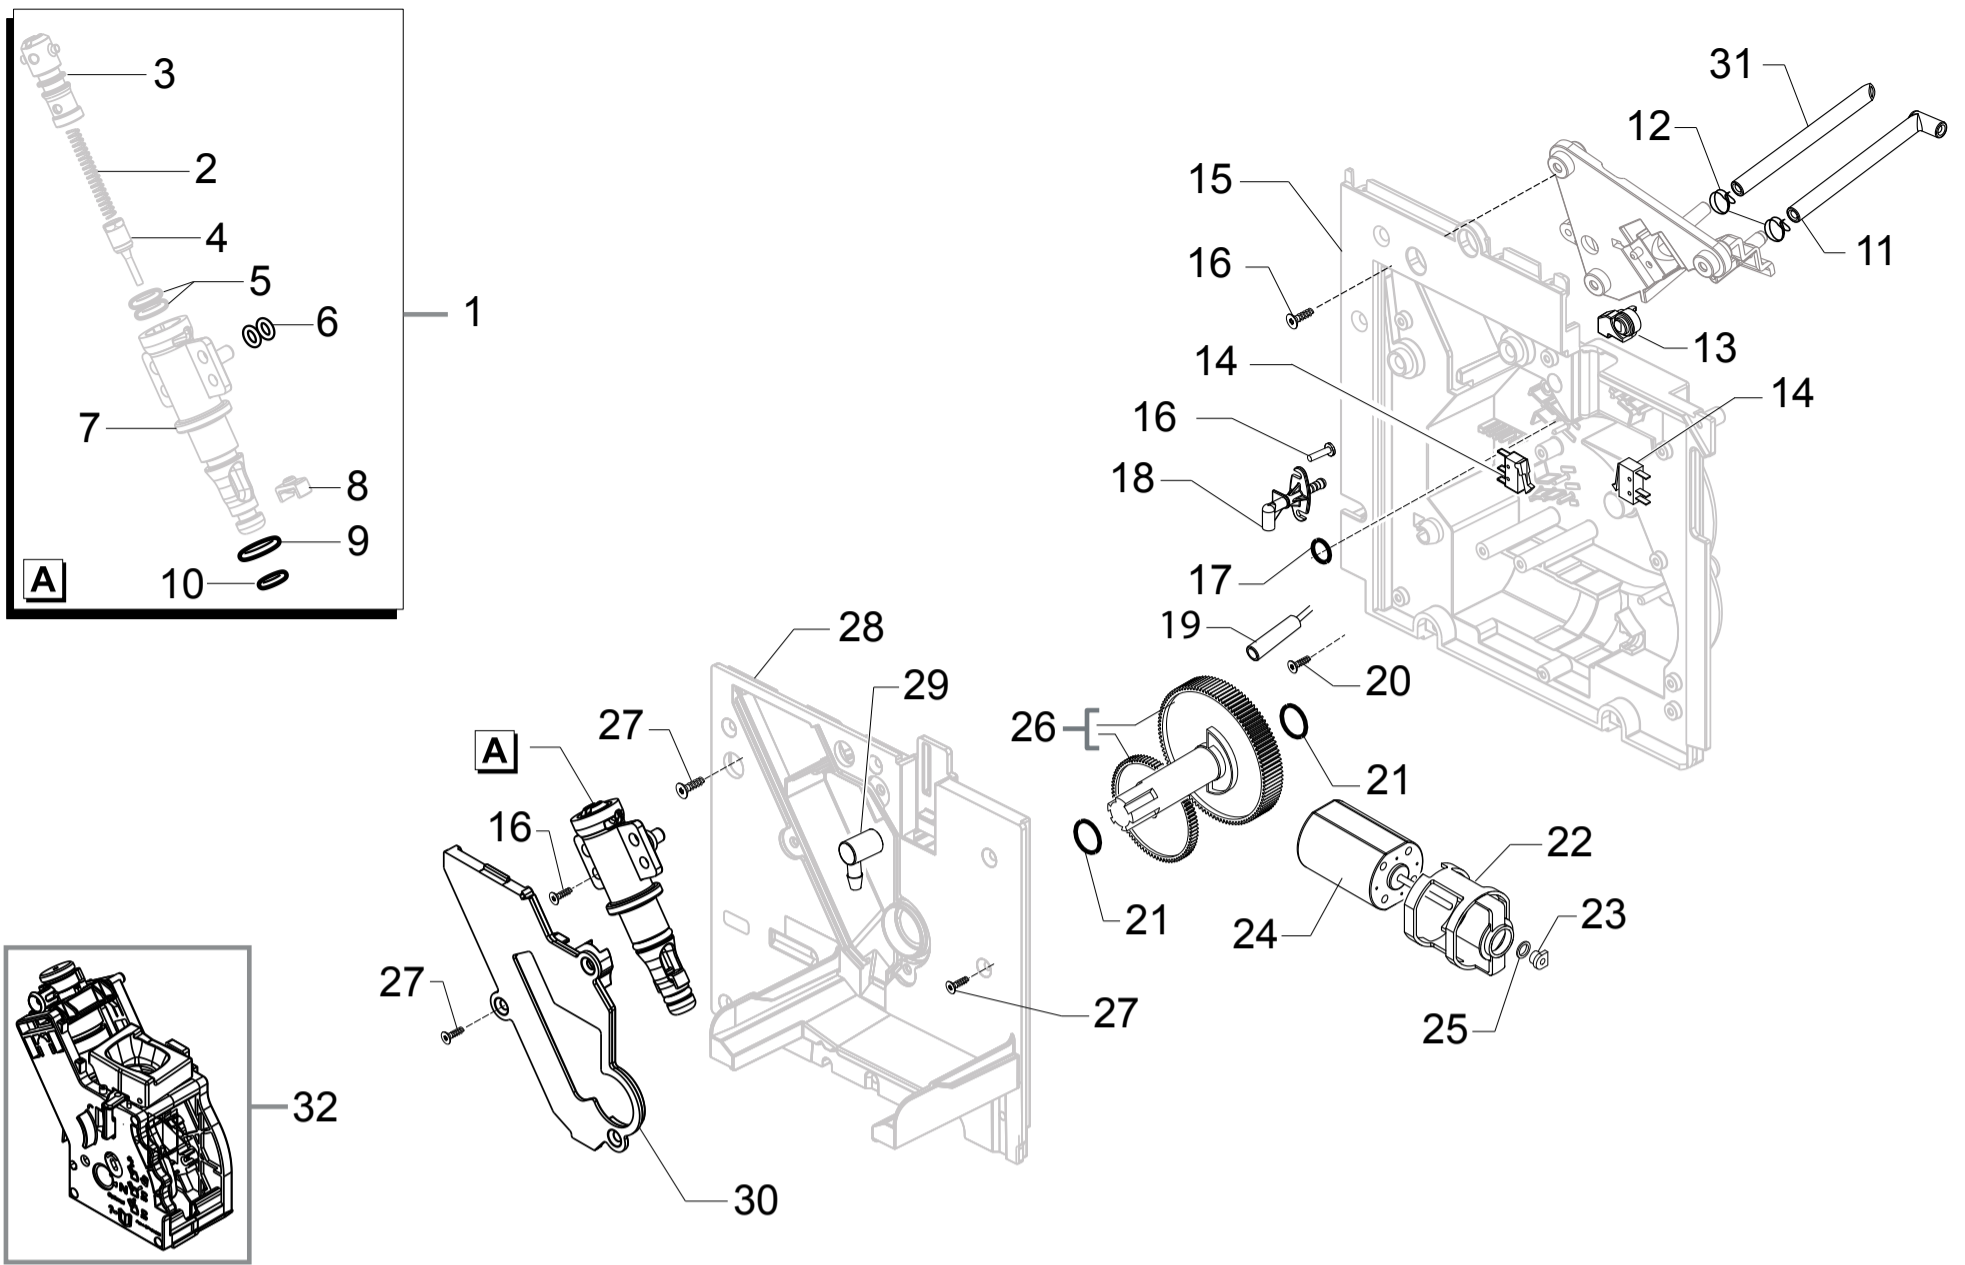

PHILIPS

Saeco

HD8854/01-02-03-09-14-15-16 HD8856/01-02
HD8856/03-04-05-06-08-09-41-43-47

Cod.10003287-3521-22-23-25-79-3760-61-3286
Cod.10003524-26-78-3738-39-3808-78-4089-90

POS	CODE	12NC	DESCRIPTION	NOTE	POS	CODE	12NC	DESCRIPTION	NOTE
01	11005060	996530002717	PIN V2 FOR BOILER P119 ASSY.						
02		NOT AVAILABLE	SEE POS.1						
03		NOT AVAILABLE	SEE POS.1						
04		NOT AVAILABLE	SEE POS.1						
05		NOT AVAILABLE	SEE POS.1						
06	140328059	996530013564	OR 2015 SILICONE PTFE/FDA						
07		NOT AVAILABLE	SEE POS.1						
08		NOT AVAILABLE	SEE POS.1						
09	NM01.035	996530059399	OR ORM 0090-20 SILICONE						
10	NM01.057	996530059419	OR ORM 0050-20 IN SILICONE						
11	11012337	996530006375	WATER DRAIN CONNECTOR MYB9						
12	NV99.087	996530059836	BAND D=11/11,6						
13	11013514	996530006796	BLACK MOUNTING PLATE COVER SEAL MYB9						
14	NE05.038	996530058869	MICROSWITCH SAIA XCG5-81-P5						
15		NOT AVAILABLE							
16	12000450	996530007819	SCREW TCB TORX 10 3,5X12 PLAST.ZN-N						
17	140325462	996530013526	OR ORM 0070-20 SILICONE						
18	11023055	996530007566	BLACK STEAM BLOWDOWN 90° CONNECTOR MDS						
19	11003661	996530001819	SENS.REED MK3-1A66-BV16451						
20	129913902	996530013164	SCREW TCB TORX 10 3X12 PLAST.ZN-B						
21	9161.132	996530050569	MYLAR WASHER FOR RATIOMOTOR						
22	9121.044	996530049896	ANTIVIBRATION FOR MOTOR						
23	9121.046	996530049898	BRONZE SINTERED BUSH FOR MOTOR RATIOMOT.						
24	11003037	996530001426	MOTOR FOR RATIOMOTOR ASSY.						
25	148380200	996530017424	BAKELIZZATE WASHER D=5,5						
26	20000900	996530009913	SPARES KIT GEARS FOR RATIOMOTOR V2						
27	12001860	996530072411	SCREW TSP TORX 10 3,5X14 PLAST.SS						
28		NOT AVAILABLE							
29	147920150	996530017348	90° INLET PUMP CONNECTOR						
30	142856550	996530015064	BLACK COVER FOR BOILER VAIN P119						
31	JS01.022	996530057357	SILICONE TUBE 5X10 60SH IN ROLL	IN ROLL					
32		421944059501	BLK/YLW BREW UNIT 8GR.SBS V3 MYB9