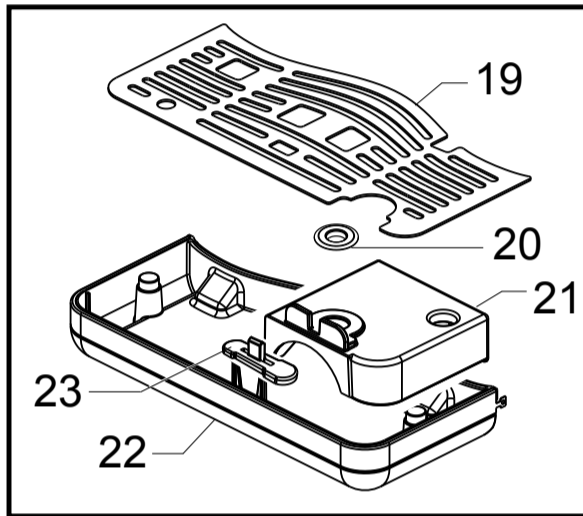

PHILIPS

Saeco

HD8854/01-02-03-09-14-15-16 HD8856/01-02
HD8856/03-04-05-06-08-09-41-43-47

Cod.10003287-3521-22-23-25-79-3760-61-3286
Cod.10003524-26-78-3738-39-3808-78-4089-90

POS	CODE	12NC	DESCRIPTION	NOTE	POS	CODE	12NC	DESCRIPTION	NOTE
01	11023024	996530067482	CHROM.COFFEE DISPENSER MDS ASSY. WITH PART. N° 02 - 03 - 04 - 05 - 06 - 07						
02	12000450	996530007819	SCREW TCB TORX 10 3,5X12 PLAST.ZN-N						
03	11025081	996530067453	BLACK.REAR COVER COFFEE DISPENSER MDS						
04	17002177	996530073046	BLK COFFEE DISPENSER INNER BODY V3 MYB9						
05	11023814	996530007671	CHROM.COFFEE DISPENSER UPPER INSERT MDS						
06	11023019	996530007539	BLACK EXT.MOBILE PART COF.DISPENSER MDS						
07	11023812	996530007668	CHROM.FRONT COVER COFFEE DISPENSER MDS						
08		421941217172	CHROM.CREAM ADJUSTMENT KNOB S/SCR.V2 MDS						
09	126772518	996530011711	SS COFF.CREAM ADJUSTMENT SHAFT SPRING						
10	11013324	996530006743	BLACK CREAM ADJUSTMENT KNOB RING MYB9						
11	140326661	996530013546	OR ORM 0040-20 BLACK EPDM						
12	140640200	996530013621	WHITE COFFEE CREAM ADJUSTMENT SHAFT						
13	11022919	996530007492	CHROM.COFFEE DISPENSER SUPPORT MDS						
14	12000897	996530007953	SCREW TCB TORX 10 3,5X20 PLAST.SS						
15		421944057391	BLK COF.DISPENS.SEAL V2 MYB9						
16		421944043111	BLACK COFFEE DISPENSER TUBE V2 MYB9						
17	12000070	996530007732	OR ORM 0060-15 SILICONE						
18	149360200	996530018269	SILICONE TUBE 5X8 70SR IN ROLL						
19	-	421944002701	BLK DISPENSER COF.INLET CONNECT.V2 MYB9						
20	11012926	996530006575	BLACK COFFEE DISPENSER CONNECTOR MYB9						