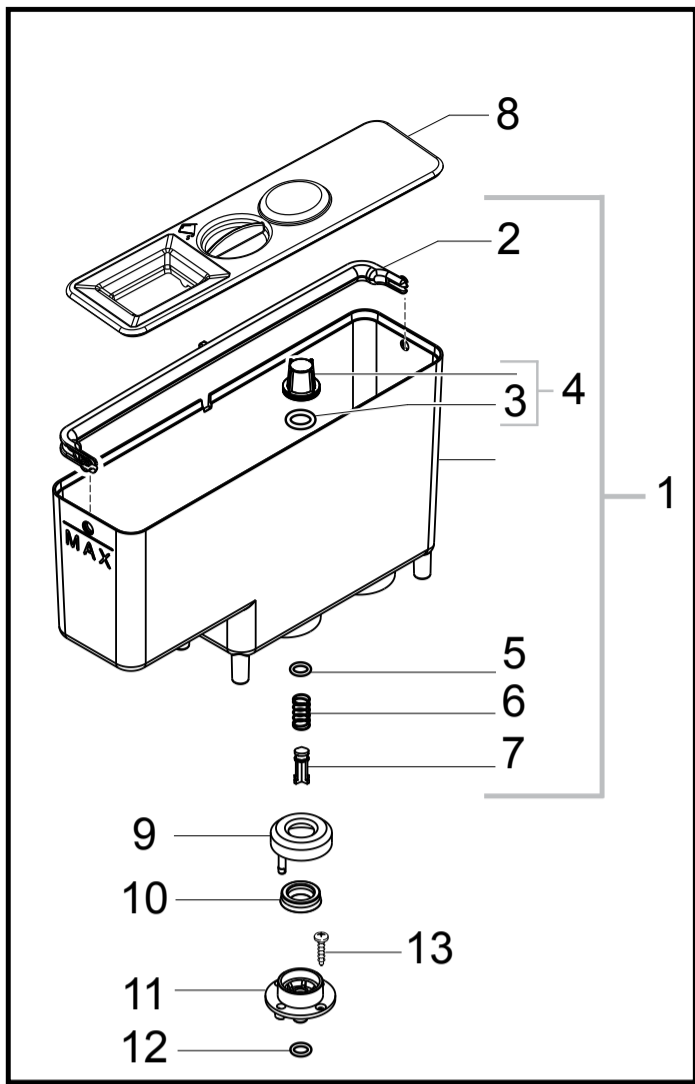

PHILIPS

Saeco

HD8854/01-02-03-09-14-15-16 HD8856/01-02
HD8856/03-04-05-06-08-09-41-43-47

Cod.10003287-3521-22-23-25-79-3760-61-3286
Cod.10003524-26-78-3738-39-3808-78-4089-90

POS	CODE	12NC	DESCRIPTION	NOTE	POS	CODE	12NC	DESCRIPTION	NOTE
01	11023024	996530067482	CHROM.COFFEE DISPENSER MDS ASSY. WITH PART. N° 02 - 03 - 04 - 05 - 06 - 07						
02	12000450	996530007819	SCREW TCB TORX 10 3,5X12 PLAST.ZN-N						
03	11025081	996530067453	BLACK.REAR COVER COFFEE DISPENSER MDS						
04	17002177	996530073046	BLK COFFEE DISPENSER INNER BODY V3 MYB9						
05	11023814	996530007671	CHROM.COFFEE DISPENSER UPPER INSERT MDS						
06	11023019	996530007539	BLACK EXT.MOBILE PART COF.DISPENSER MDS						
07	11023812	996530007668	CHROM.FRONT COVER COFFEE DISPENSER MDS						
08		421941217172	CHROM.CREAM ADJUSTMENT KNOB S/SCR.V2 MDS						
09	126772518	996530011711	SS COFF.CREAM ADJUSTMENT SHAFT SPRING						
10	11013324	996530006743	BLACK CREAM ADJUSTMENT KNOB RING MYB9						
11	140326661	996530013546	OR ORM 0040-20 BLACK EPDM						
12	140640200	996530013621	WHITE COFFEE CREAM ADJUSTMENT SHAFT						
13	11022919	996530007492	CHROM.COFFEE DISPENSER SUPPORT MDS						
14	12000897	996530007953	SCREW TCB TORX 10 3,5X20 PLAST.SS						
15		421944057391	BLK COF.DISPENS.SEAL V2 MYB9						
16		421944043111	BLACK COFFEE DISPENSER TUBE V2 MYB9						
17	12000070	996530007732	OR ORM 0060-15 SILICONE						
18	149360200	996530018269	SILICONE TUBE 5X8 70SR IN ROLL						
19	-	421944002701	BLK DISPENSER COF.INLET CONNECT.V2 MYB9						
20	11012926	996530006575	BLACK COFFEE DISPENSER CONNECTOR MYB9						