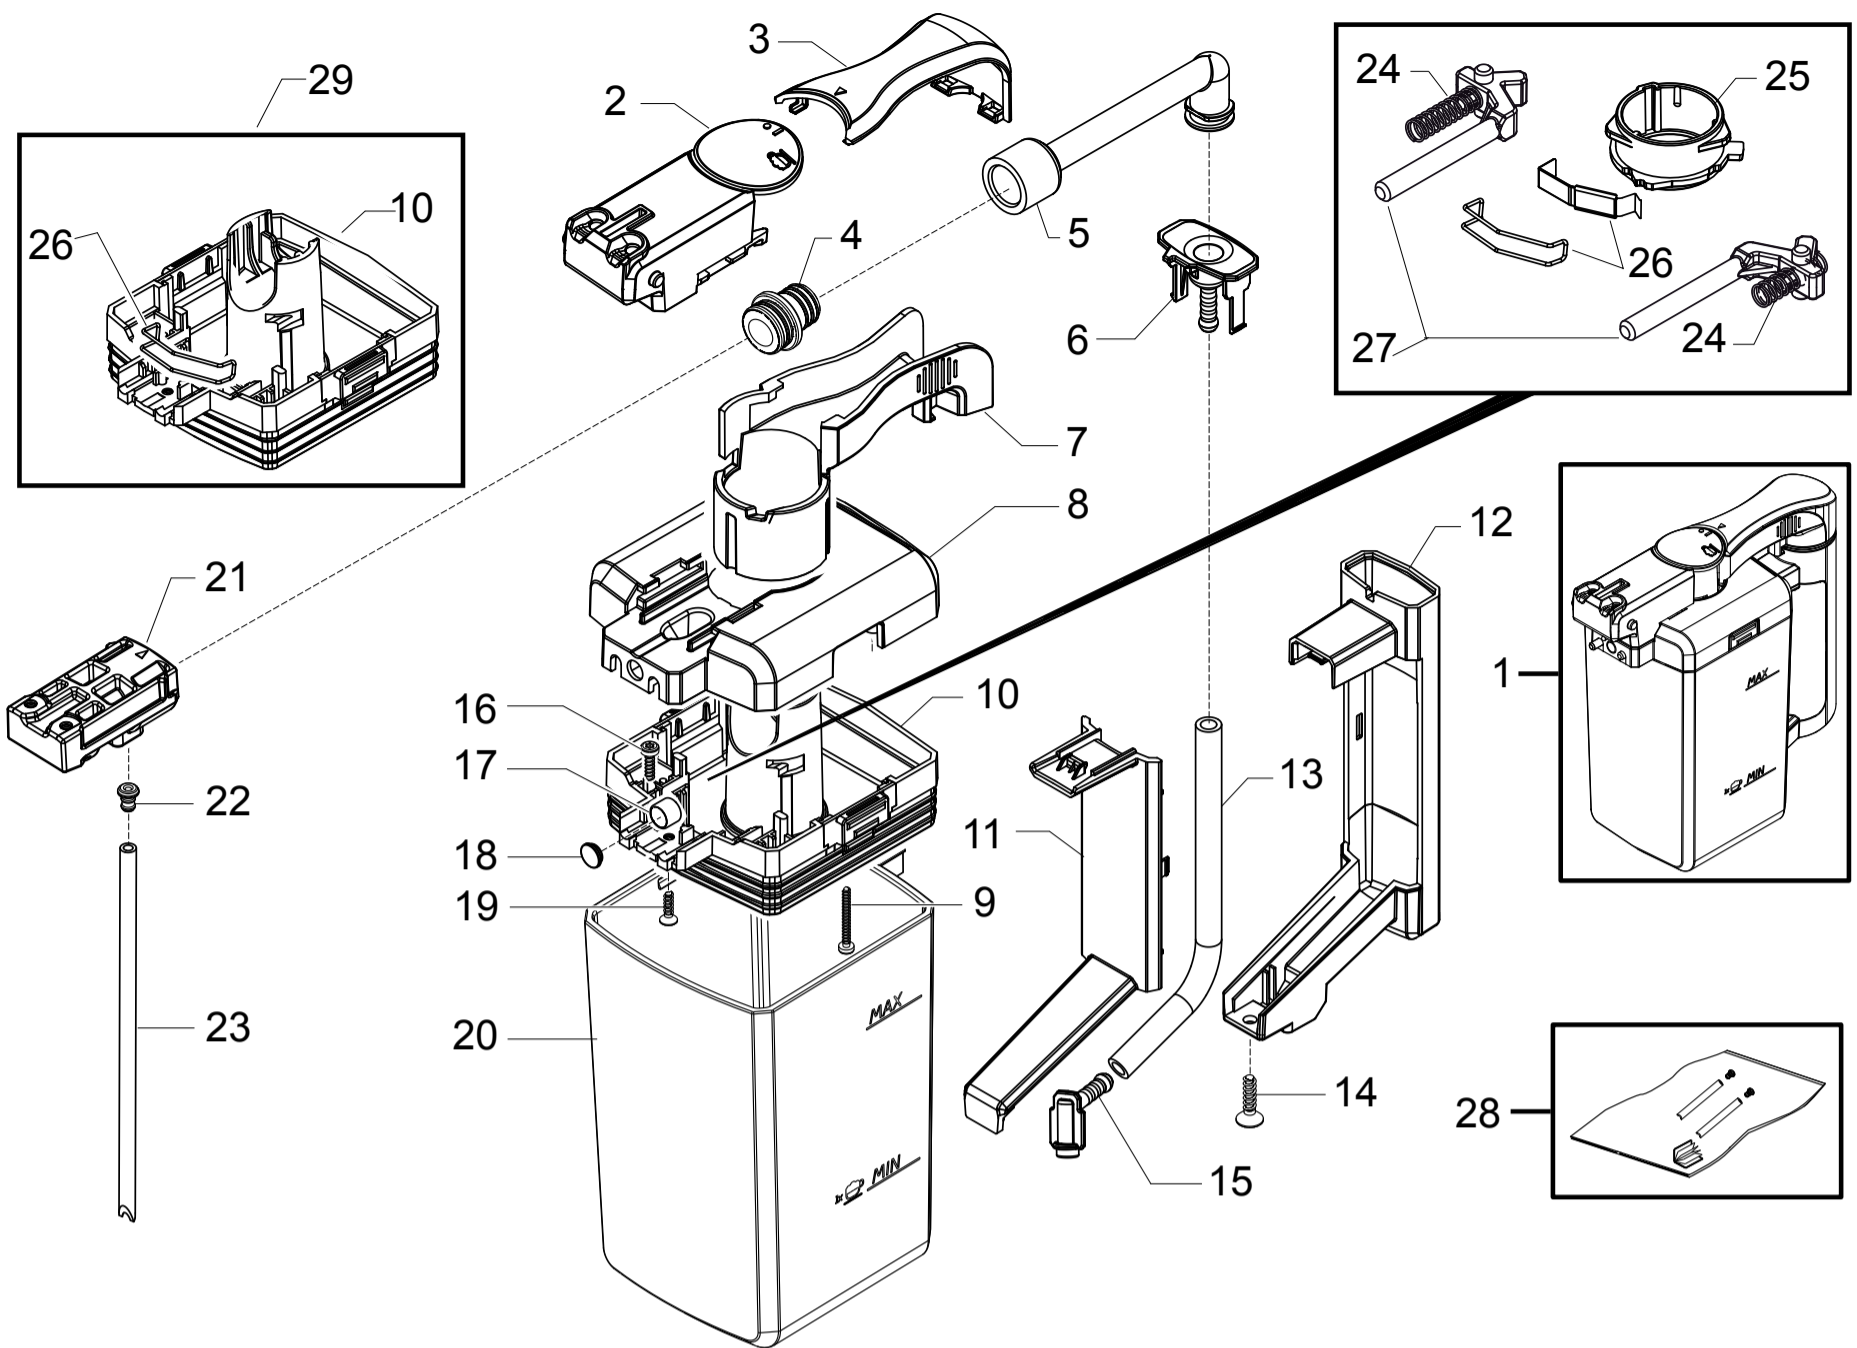

PHILIPS

Saeco

HD8854/01-02-03-09-14-15-16 HD8856/01-02
HD8856/03-04-05-06-08-09-41-43-47

Cod.10003287-3521-22-23-25-79-3760-61-3286
Cod.10003524-26-78-3738-39-3808-78-4089-90

POS	CODE	12NC	DESCRIPTION	NOTE	POS	CODE	12NC	DESCRIPTION	NOTE
01	11023037	996530007552	NAT/GREY WATER CONTAINER MDS ASSY.						
02	11023155	996530007587	BLACK WATER CONTAINER HANDLE MDS						
03	140328461	996530013571	OR ORM 0190-10 EPDM						
04	224640200	996530029115	WHITE WATER CONTAINER EXT.FILTER ASSY.	WITH PART.N°03					
05	140324362	996530013507	OR ORM 0060-30 SILICONE						
06	126764718	996530011626	SS WATER CONTAINER VALVE SPRING						
07	147660562	996530016894	GREY PISTON FOR WATER CONTAINER VALVE						
08	11023039	996530007554	NAT/GREY WATER CONTAINER LID S/SCR.MDS						
09	0701.031.150	996530044417	GREY WATER VALVE GACO DIM 14 SEAL COVER						
10	145842900	996530015823	NBR WATER CONT.VALVE GACO DIM14 SEAL						
11	0701.014.150	996530044404	GREY WATER VALVE GACO DIM 14 SEAL CONT.						
12	140320461	996530013446	OR ORM 0080-20 TERMOIL						
13	129535721	996530012898	SCREW TSP TORX 10 AB 3,5X9,5 SHEET SS						
14	11023044	996530007557	NAT/GRY BEAN COF.CONT.LID S/SCR.MDS ASSY						
15	149213059	996530018116	GREY CAP FOR KNOBS BEAN CONTAINER						
16	120350604	996530010768	SHAFT 6 UNI 7434						
17	11022951	996530007508	BLACK GRIND.ADJUSTMENT KNOB MDS						
18	17800430	996530073402	5POLES CONNECTOR MC SENSORS V2 MDS UL						
19	11023025	996530007543	SS DRIP TRAY GRATE MDS						
20	17000147	996530066732	BLACK GRATE SEAL V3 MYB9/H-P						
21	11023030	996530007545	BLACK DRIP TRAY COVER MDS						
22	11023029	996530067463	SM/SS-BLACK DRIP TRAY MDS ASSY.						
23	17000001	996530009554	RED FLOAT FOR DRIP TRAY MDS						
24	17000204	996530067529	BLACK REED SENSOR SUPPORT MDS						