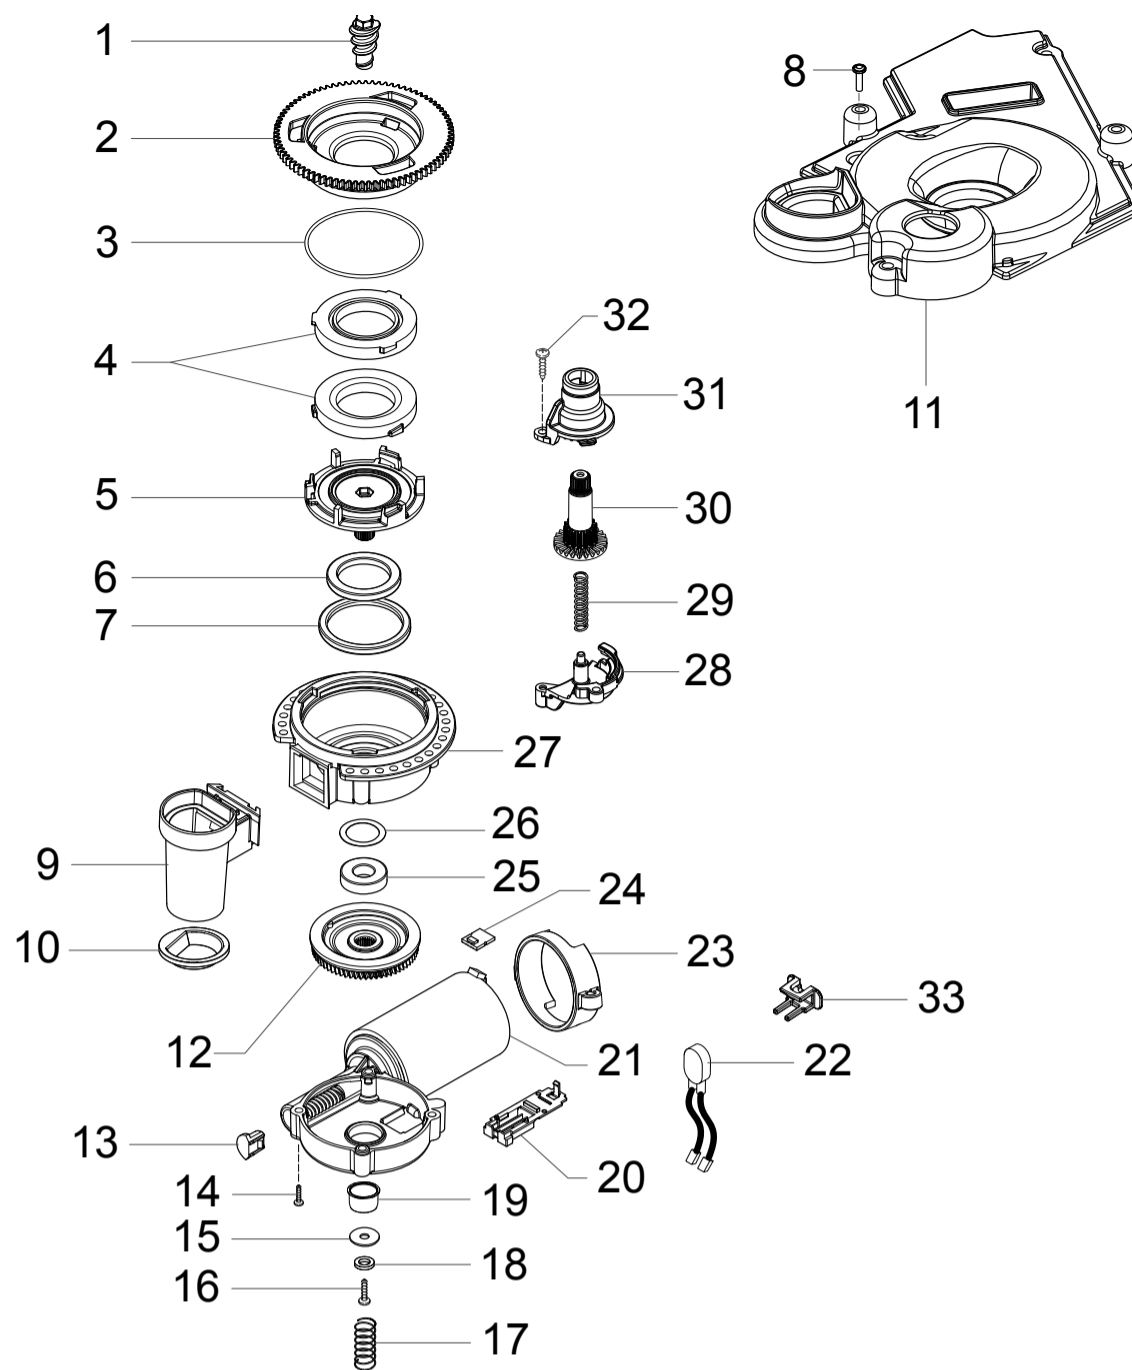

PHILIPS

Saeco

HD8854/01-02-03-09-14-15-16 HD8856/01-02
HD8856/03-04-05-06-08-09-41-43-47

Cod.10003287-3521-22-23-25-79-3760-61-3286
Cod.10003524-26-78-3738-39-3808-78-4089-90

POS	CODE	12NC	DESCRIPTION	NOTE	POS	CODE	12NC	DESCRIPTION	NOTE
01	11011205	996530005991	TEA ZAMA INCREASE SCREW GRINDER						
02	-	421941094152	BLK COF.GRINDER UPPER GRINDER SUPPORT V2						
03	140328960	996530013577	OR ORM 0530-15 NBR FDA						
04	146520100	996530016342	BAKED CLAY GRINDER 48X28						
05	149198350	996530017952	BLK LOWER COFFEEGRINDER GRINDER SUPPORT						
06	123030300	996530011183	AXIAL BEARING EKKO 342.35252						
07	140360500	996530013597	FELT RING 45,4X39,4X4						
08	12000450	996530007819	SCREW TCB TORX 10 3,5X12 PLAST.ZN-N						
09	11026355	996530068049	BLK GROUND COFF.OUTLET CONVEYOR V4 ASSY.						
10	11030459	996530072511	GRY GROUND COFFEE CONT.LOWER SEAL SMART1						
11	11023063	996530007569	COFFEE GRINDER SOUNDPROOFING COVER MDS						
12	226000300	996530029609	GEAR SX Z=38 FOR GRINDER MOTION ASSY.						
13	149214800	996530018139	MC V3 MOD=1,25 WORM SCREW CENTRING CAP						
14	129661702	996530012992	SCREW TCB TORX 3,5X30 PLAST.ZN-B						
15	128381902	996530012375	STEEL FLAT WASHER DI=4,3 DE=14 SP=1,5						
16	129574802	996530012928	SCREW TCB TORX 20 M4X30 ZN-B						
17	11000597	996530000376	STEEL COF.GRINDER SUPPORT SPRING P124						
18	128310402	996530012341	GALV.WASHER UNI 8842 A4						
19	11002873	996530001389	INSULATOR BUSH FOR GRINDER MOTOR P124						
20	149199050	996530017963	BLK SENSOR SUPPORT FOR COF.GRINDER MOTOR						
21	11000513	996530000317	MOTOR COFFEEGRINDER V3.1 230V ASSY.	230V					
		421941305001	MOTOR COFFEEGRINDER V3.1 120V ASSY.	120V					
22	17800040	996530009633	2POLES CONNECTOR GRINDER MOTOR MDS UL						
23	11000194	996530000115	BLACK COFFEEGRINDER MOTOR SUPPORT P124						
24	181540900	996530022784	ELECTR.BOARD WITH SENSOR HAL506 SF-K						
25	123030200	996530011182	RADIAL BEARING 61900.2RS1						
26	128381800	996530012374	STEEL CRINKLE WASHER 21,8X14X0,25						
27	142905450	996530015258	BLK UPPER BODY WITH COFFEE GROUND OUTLET						
28	11002613	996530001314	LOWER COFFEEGRINDER GEAR SUPPORT P124						
29	11002572	996530001308	COFFEEGRINDER REGULATION SPRING P124						
30	11003784	996530001907	COFFEE GRINDING ADJUSTMENT GEAR P0049						
31	11002508	996530001296	UPPER COFFEEGRINDER GEAR SUPPORT P124						
32	129914002	996530013165	SCREW TCB TORX 10 3,5X16 PLAST.ZN-B						
33	17001921	996530072477	BLK WIRING FIX INSERT FOR GRINDER BOARD						
	11023062	996530067517	AS.GEN.MOTORE MC MDS	230V					
	11025469	996530069907	AS.GEN.MOTORE MC MDS	120V