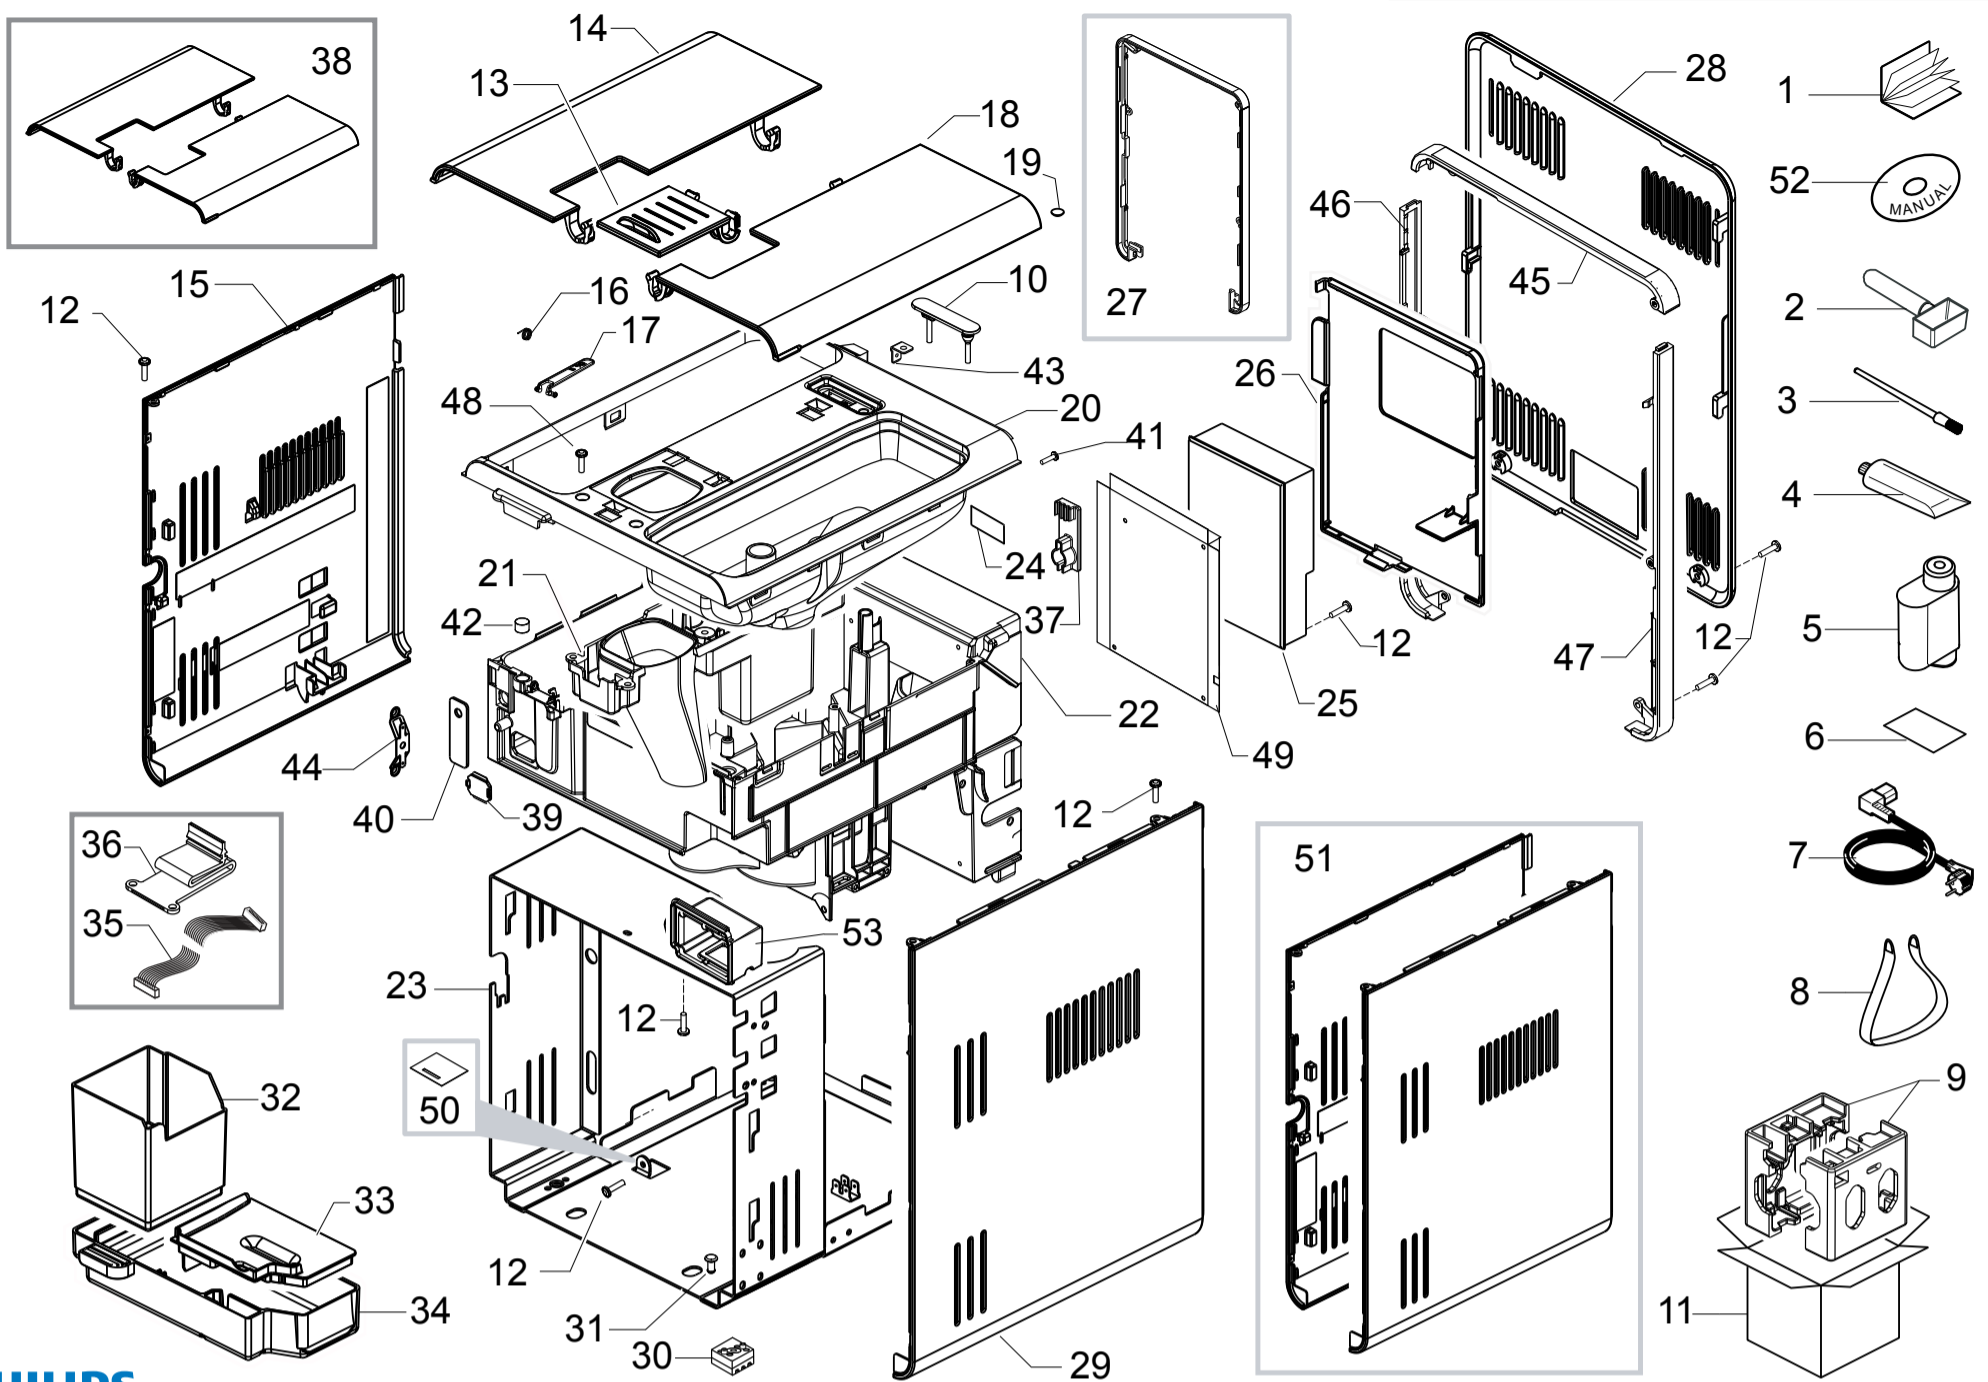

PHILIPS

Saeco

HD8854/01-02-03-09-14-15-16 HD8856/01-02
HD8856/03-04-05-06-08-09-41-43-47

Cod.10003287-3521-22-23-25-79-3760-61-3286
Cod.10003524-26-78-3738-39-3808-78-4089-90

POS	CODE	12NC	DESCRIPTION	NOTE	POS	CODE	12NC	DESCRIPTION	NOTE
01	15002582	996530067477	MANUAL PSA HD8854/HD8856 MDS CHN		14	11026339	996530070521	SB/SS WATER CONT.DOOR COVER MDS/H ASSY.	ALL HD8856
	15003143	996530070518	MANUAL PSA HD8854/HD8856 MDS PT/BRA					FROM S/N TU901208034136	
	15001999	996530067561	MANUAL PSA HD8854/HD8856 MDS GB		11023040	996530007555	BLACK WATER CONTAINER DOOR MDS/P	ALL HD8854	
	15002047	996530067512	MANUAL PSA HD8854/HD8856 MDS FR					NOT AVAILABLE SEE POSITION N°38	
	15002330	996530067505	MANUAL PSA HD8854/HD8856 MDS ES		11030827	996530072591	MATT/BLACK WATER CONTAINER DOOR MDS/P	ALL HD8854	
02		421944033301	BLK ABS COFFEE MEASURE SMART					NOT AVAILABLE SEE POSITION N°38	
03	127390100	996530011867	BRUSH FOR CLEANING		15		NOT AVAILABLE	UP TO TU901208034135 - SEE POS. 51	ALL HD8856
04		421946017941	KLUBERLUB NH1 11-222 TUBE 5GR.		11028990	996530070519	SB/SS LEFT SIDE PANEL V2 MDS/H ASSY.	ALL HD8856	
05	21002050	996530071872	ACC PSA BRITA WATER FILTER 1UNIT					FROM S/N TU901208034136	
06	0301.961	996530039604	STICKER FOR WATER HARDNESS TEST					NOT AVAILABLE UP TO S/N TU901231130583 - SEE POS. 51	ALL HD8854
07		421946001591	BLK POWER CABLE SCHUKO L=800		11030825	996530072633	MATT/BLACK LEFT SIDE PANEL MDS/P	ALL HD8854	
	183940650	996530025872	BLACK POWER CABLE AUSTRALIA L=1200					FROM S/N TU901231130584	
	11004247	996530002167	BLACK POWER CABLE RVV 3X1 CHINA L=1200		17000804	996530069914	SB/SS LEFT SIDE PANEL W/FAST.MDS/H ASSY.	ONLY USA	
	183930650	996530025858	POWER CABLE CH BLACK 3X1 H05VV-F L=1200					UP TO S/N TU901208034135	
	11001985	996530001089	BLACK POWER CABLE KOREA L=1200		11028929	996530070512	SB/SS LEFT SIDE PANEL W/FAST.MDS/H ASSY.	ONLY USA	
	183970350	996530025882	BLACK POWER CABLE UK L=1200					FROM S/N TU901208034136	
	11004246	996530002166	BLACK POWER CABLE TAIWAN HVCTF L=1200		16	11023035	SS SPRING FOR WATER CONTAINER LEVER MDS		
	183921950	996530025843	POWER CABLE SJT3 USA BLACK UL L=1200		17	11022425	YELLOW LEVER FOR WATER CONTAIN.S/SC.MYB9		
	17800330	996530069926	BLACK POWER CABLE BRAZIL L=1200	120V	18	17000400	SB/SS BEAN CONTAIN.DOOR COVER MDS/H ASSY	ALL HD8856	
	17800019	996530009627	BLACK POWER CABLE BRAZIL L=1200	230V				UP TO S/N TU901208034135	
08	13001097	996530008404	BAND FOR LIFTING L=1800MM H=300MM		11026340	996530070511	SB/SS BEAN CONTAIN.DOOR COVER MDS/H ASSY	ALL HD8856	
09	20006892	996530067472	KIT PS-E INSERT FOR BOX MDS					FROM S/N TU901208034136	
10	17000111	996530067464	BLACK COVER CONDUCTING SEAL MDS		11023046	996530007558	BLACK BEAN CONTAINER DOOR MDS/P	ALL HD8854	
11	13001130	996530008417	DISPLAY BOX MDS/H PSA EXPRELIA	WE				NOT AVAILABLE SEE POSITION 38	
	13001252	996530067528	DISPLAY BOX MDS/H PSA EXPRELIA	CEE	11030828	996530072577	MATT/BLACK BEAN CONTAINER DOOR MDS/P	ALL HD8854	
	13001358	996530069911	DISPLAY BOX MDS/H PSA EXPRELIA	USA				NOT AVAILABLE SEE POSITION 38	
12	12000450	996530007819	SCREW TCBR TORX 10 3,5X12 PLAST.ZN-N		19	12001330	TRANSP.ROUND ADHESIVE FOOT SJ-5382		
13	17000399	996530067522	SB/SS GROUND CONT.DOOR COVER MDS/H ASSY.	ALL HD8856	20	17000113	BLACK COVER CASING V2 MDS		
	11026338	996530070513	SB/SS GROUND CONT.DOOR COVER MDS/H ASSY.	ALL HD8856	21	11022950	BLACK GROUND COFFEE HOPPER PLATE MDS		
			UP TO S/N TU901208034135		22	11023060	BLACK HORIZONTAL MOUNTING PLATE MDS		
			FROM S/N TU901208034136		23	11022938	BLACK STEEL CASING MDS ASSY.		
	11024933	996530067448	BLACK GROUND CONTAINER DOOR S/SCR.MDS/P	ALL HD8854	24	11003232	AS.CPU+SW WATER LEVEL SENSOR V2		
			UP TO S/N TU901231130583		25	11024263	PWR BOARD MDS 230V	230V	
	11030840	996530072588	MATT/BLK GROUND CONTAIN.DOOR S/SCR.MDS/P	ALL HD8854	11021342	996530007079	PWR BOARD MYB9/MDS 120V	120V	
			FROM S/N TU901231130584		26	11023061	BLACK PWR BOARD COVER MDS		
14	17000398	996530067521	SB/SS WATER CONT.DOOR COVER MDS/H ASSY.	ALL HD8856	27	11022984	BLK-SB/SS REAR FRAME MDS ASSY.	KEEP FOR USA	
			UP TO S/N TU901208034135					UP TO S/N TU901210043090 - ALL HD8856	