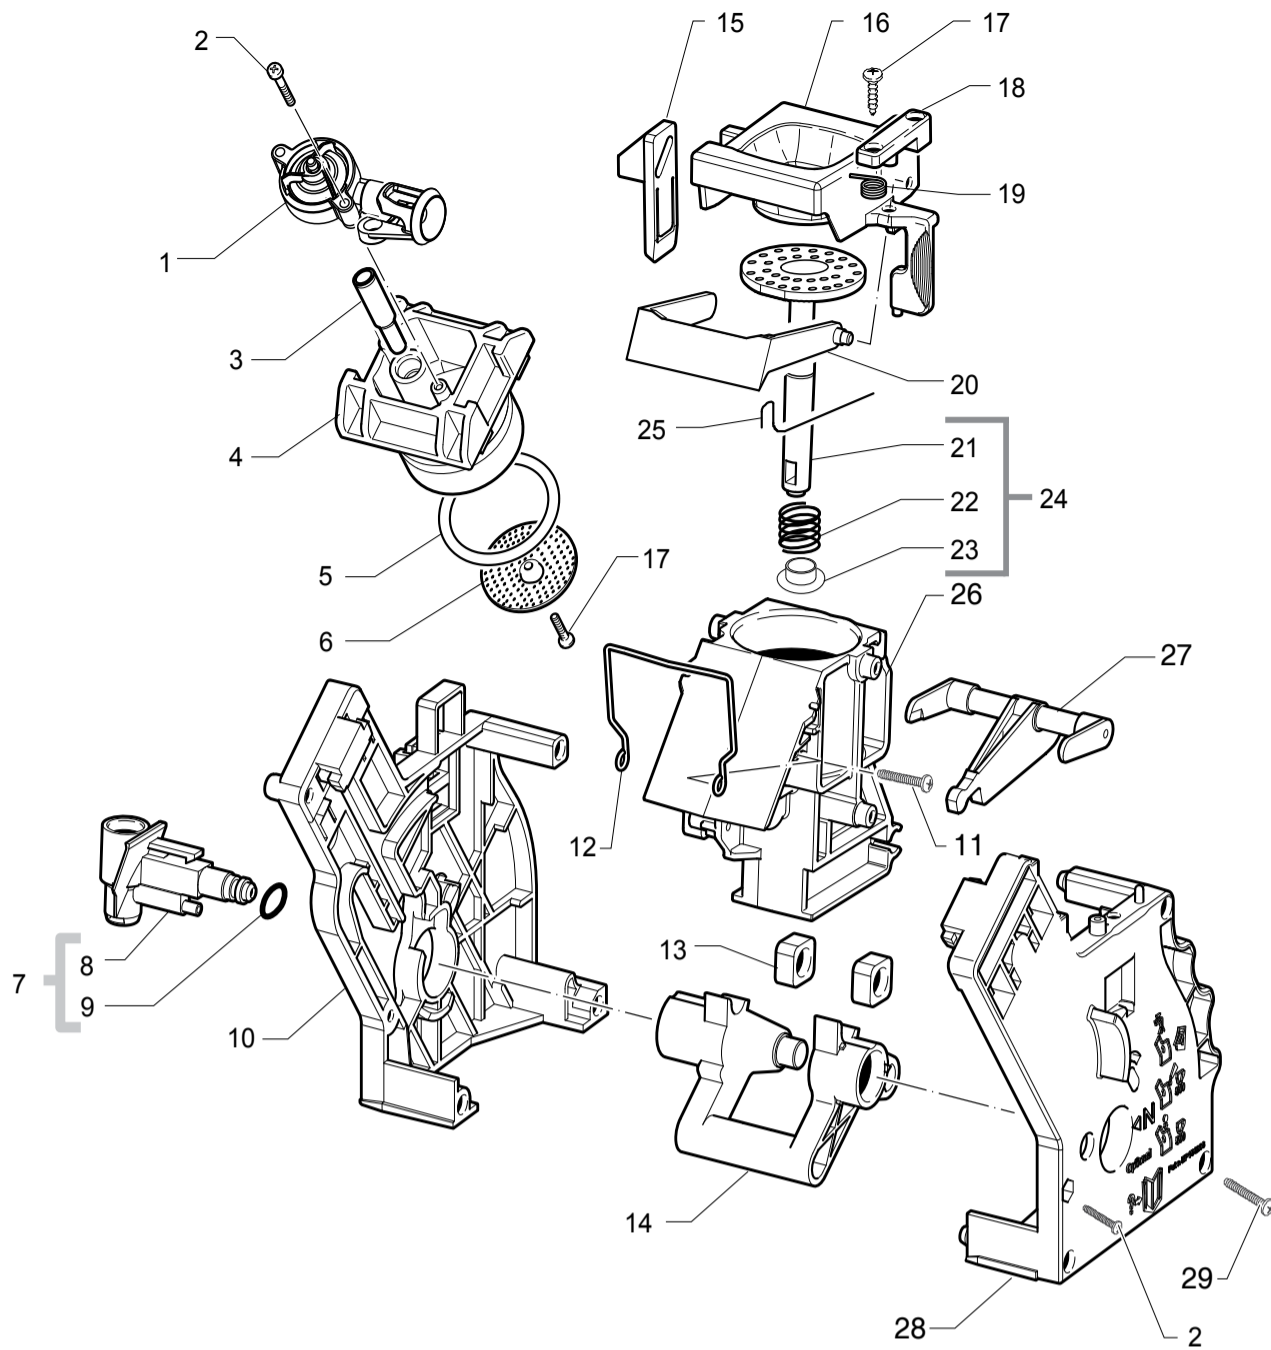

PHILIPS

Saeco

HD8854/01-02-03-09-14-15-16 HD8856/01-02
HD8856/03-04-05-06-08-09-41-43-47

Cod.10003287-3521-22-23-25-79-3760-61-3286
Cod.10003524-26-78-3738-39-3808-78-4089-90

POS	CODE	12NC	DESCRIPTION	NOTE	POS	CODE	12NC	DESCRIPTION	NOTE
01	11002154	996530001192	SBS VALVE P124 ASSY.						
02	12000550	996530007838	SCREW TCB TORX 10 3X25 PLAST.SS						
03	11009276	996530005372	BLK COUNTER PISTON TUBE BREW UNIT S0053						
04	11001840	996530001046	BLACK COUNTER PISTON BREW UNIT 8GR.P124						
05	NM01.044	996530059406	OR ORM 0320-40 SILICONE PTFE/FDA						
06	9161.268	996530050709	PERCOLATOR DE=35,8 ELFO						
07	20000440	996530009825	BLACK WATER INLET SLEEVE BREW UNIT ASSY.						
08	9161.064.050	996530050488	BLACK WATER INLET SLEEVE BREW UNIT ROYAL						
09	NM02.007	996530059441	OR 2025 IN TERMOIL						
10	9161.375.050	996530050832	BLACK BREW UNIT REAR PLATE SMART						
11	129912521	996530013148	SCREW TCB TORX 10 3,5X14 PLAST.SS						
12	11001556	996530000898	SS BREW UNIT SPRING H=49 SMART						
13	9161.094.050	996530050539	BLACK BREW UNIT DRILLED BLOCK						
14		421944051231	YLW BREW UNIT ELBOW SHAFT M5000						
15		421944046931	YLW BREW UNIT COUPLING PLATE V2 SMART						
16	149261350	996530018241	BLACK HOPPER DOSER BREW UNIT SMART1						
17	12000895	996530007951	SCREW TSP TORX 10 3X10 PLAST.SS						
18		421944050711	YLW BREWUNIT HOPPER BLOCKING PLATE SMART						
19	9161.378	996530050838	SS HOPPER SPRING FOR BREW UNIT SMART						
20	11004161	996530002096	BLACK SCRAPER FOR BREW UNIT M5000						
21		421944025621	BLK BREW UNIT INTEGR.PISTON 8GR.V3 ASSY.						
22	9161.198	996530050627	SS.8GR.BREW UNIT PISTON SPRING						
23	9161.191	996530050618	WHITE 8GR.-12GR.BREW UNIT PISTON BUSH						
24		421944029791	BLK BREW UNIT 8GR.INT.PISTON GEN.V3 ASSY						
25	9161.046	996530050455	SS SCRAPER SPRING FOR BREW UNIT						
26		421944014611	BLK COF.CONTAIN.BREW UNIT V2 M5000 ASSY.						
27	11003078	996530001452	BLACK CONNECTING ROD BREW UNIT 8GR.						
28	11005920	996530003228	BLACK BREW UNIT FRONT PLATE S/SCR.SMART						
29	12000897	996530007953	SCREW TCB TORX 10 3,5X20 PLAST.SS						
		421944059501	BLK/YLW BREW UNIT 8GR.SBS V3 MYB9						