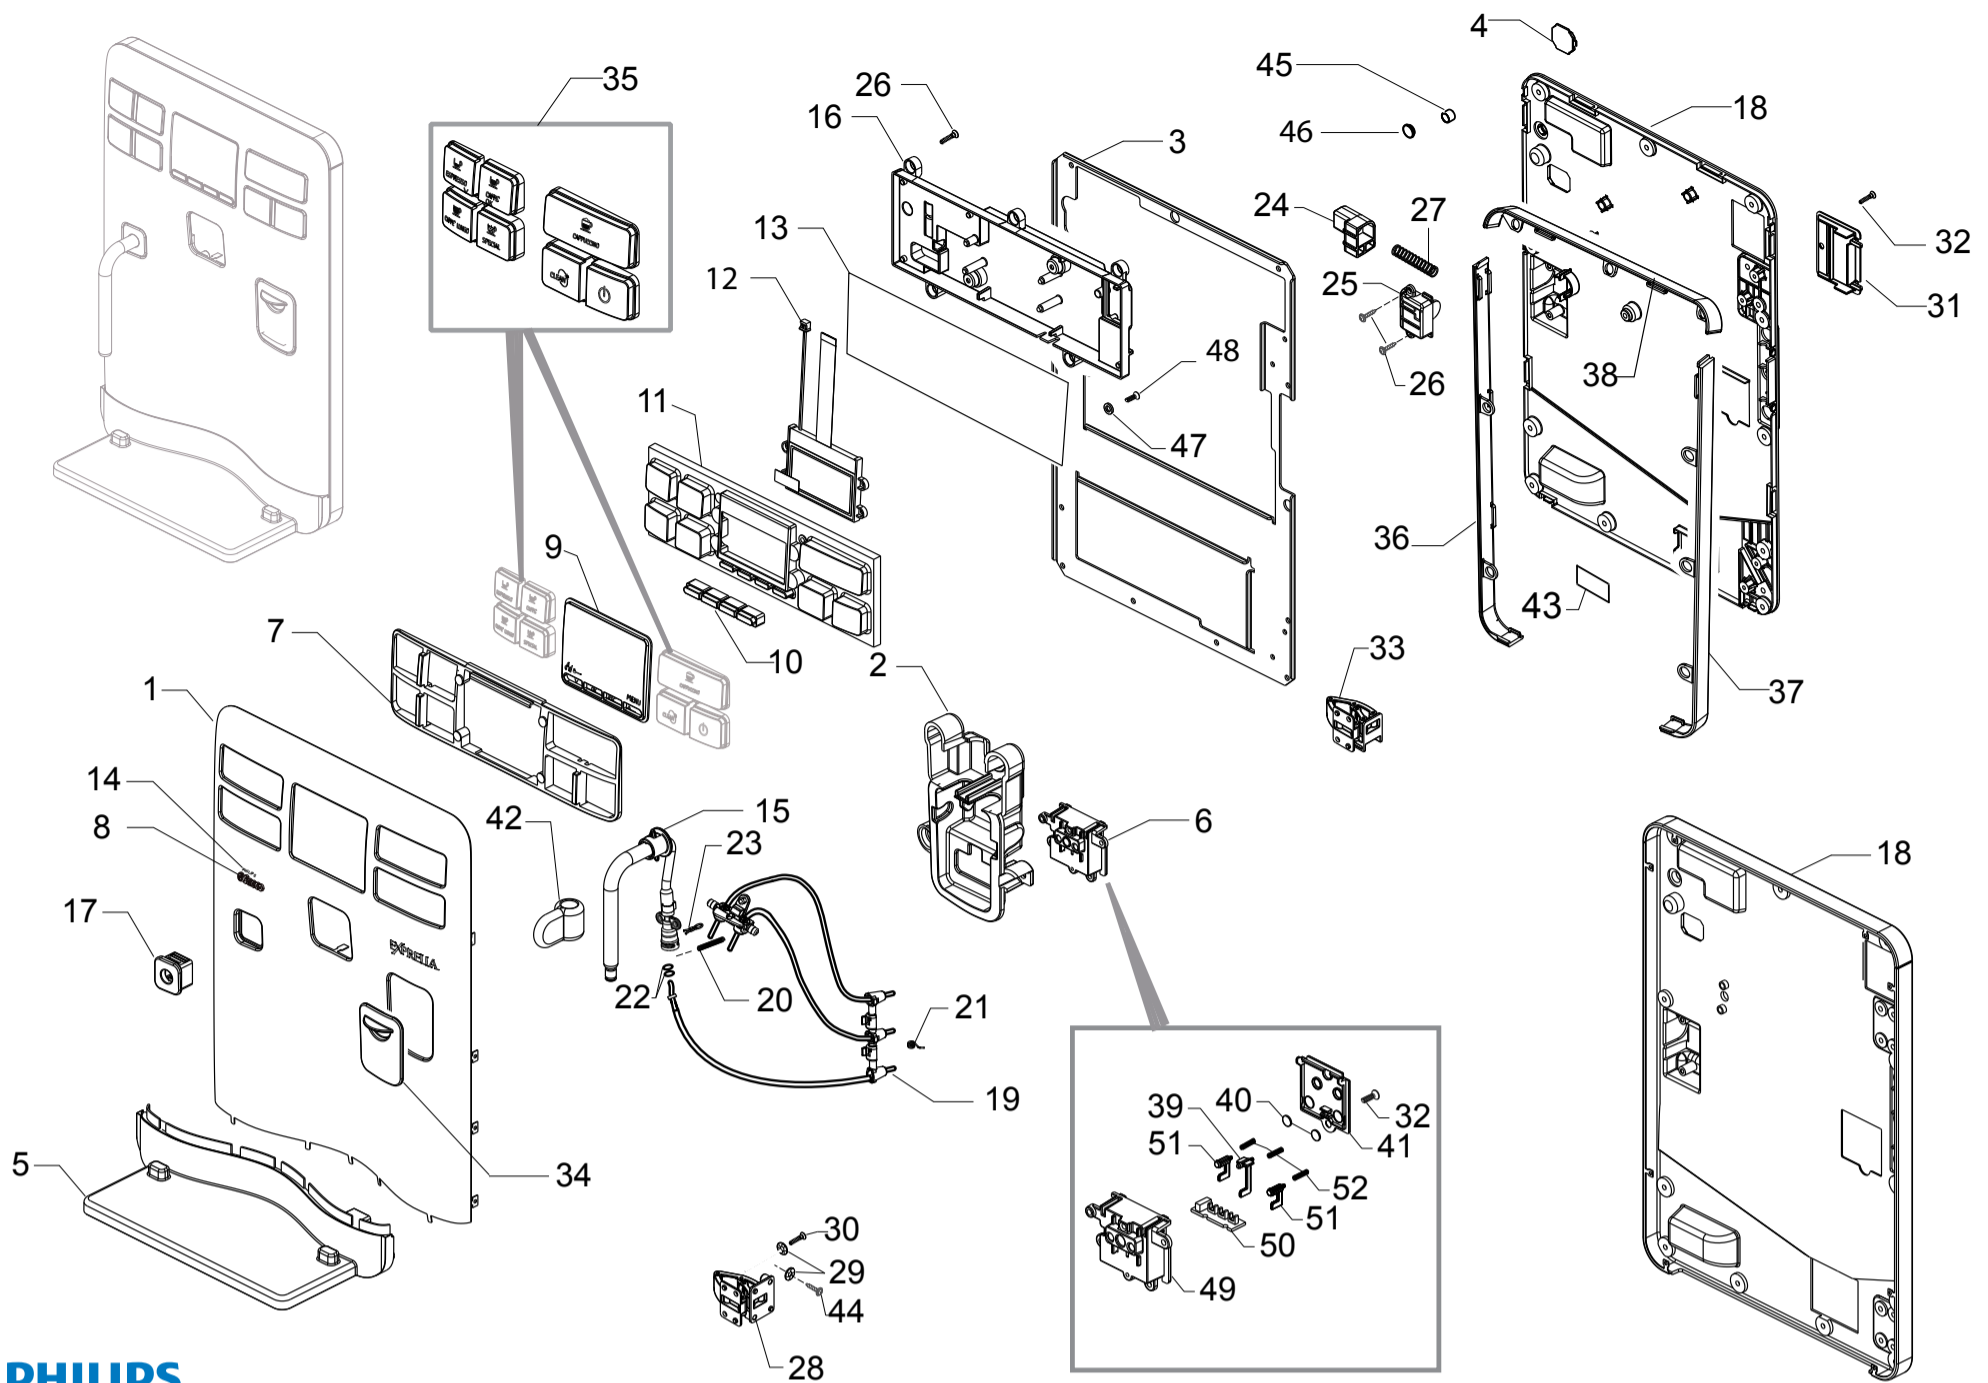

PHILIPS

Saeco

HD8854/01-02-03-09-14-15-16 HD8856/01-02
HD8856/03-04-05-06-08-09-41-43-47

Cod.10003287-3521-22-23-25-79-3760-61-3286
Cod.10003524-26-78-3738-39-3808-78-4089-90

POS	CODE	12NC	DESCRIPTION	NOTE	POS	CODE	12NC	DESCRIPTION	NOTE
27	11025064	996530067475	BLK/BLK REAR FRAME MDS ASSY. UP TO S/N TU901128094834	ALL HD8854	47	17001089	996530069908	BLK RIGHT LATERAL REAR FRAME INSERT MDS FROM S/N.TU901128094835	ALL HD8854
28		421944039581	BLK REAR PANEL WHIT LOGO SAECO V2 MDS		11025803	996530070514	CHROM.RIGHT LATERAL REAR FRAME INS.MDS FROM S/N TU901210043091	ALL HD8856	
29		NOT AVAILABLE	UP TO TU901208034135 SEE POSITION 51	ALL HD8856	48	129912521	996530013148	SCREW TCB TORX 10 3,5X14 PLAST.SS	
	11028928	996530070533	SB/SS RIGHT SIDE PANEL V2 MDS/H ASSY. FROM S/N TU901208034136	ALL HD8856	49	11023304	996530007613	PWR ELECTR.BOARD INSULATE SHEET MYB9	ONLY USA
		NOT AVAILABLE	UP TO S/N TU901231130583 - SEE POS. 51	ALL HD8854	50	17000007	996530066726	COMPONENTS SUPPORT INSULATE SHEET MYB9	ONLY USA
	11030826	996530072549	MATT/BLACK RIGHT SIDE PANEL MDS/P FROM S/N TU901231130584	ALL HD8854	51	20007080	996530070509	KIT SPARES SB/SS RIGHT+LEFT PANEL MDS/H UP TO S/N TU901208034135	ALL HD8856
	17000806	996530069913	SB/SS RIGHT SIDE PANEL W/FAST.MDS/H ASSY UP TO S/N TU901208034135	ONLY USA			421941307581	KIT RIC.PANNEL.DX+SX MDS/P NER/OP UP TO S/N TU901231130583	ALL HD8854
	11028927	996530070515	SB/SS RIGHT SIDE PANEL W/FAST.MDS/H ASSY FROM S/N TU901208034136	ONLY USA	52	15003523	996530073223	DOCUMENTAT.CD MDS EXPRELIA/ENERGICA ASSY	
30	11021829	996530007156	BLACK/TRANSP.RIGID FOOT MYB9		53	17001686	996530073349	BLACK DOOR UPPER HINGE COVER MDS	
31	11021769	996530007136	BLACK RIGID FOOT FIXING PIN MYB9						
32	11026673	996530073497	BLACK DUMP BOX MDS ASSY.						
33	11023032	996530007547	BLK DRIP TRAY COFF.BREW UNIT COVER MDS						
34	17002176	996530073075	BLACK COFFEE UNIT DRIP TRAY V2 MDS						
35	11023166	996530007589	40POLES FLAT CABLE BOARDS LINK MDS UL						
36	11013806	996530006864	BLACK FLAT-CABLE PROTECTION MYB9						
37	17000064	996530067437	BLK CAPACIT.SENSOR DEADLOCK INSERT XSM						
38	20007164	996530072935	KIT SPAR.MATT/BLK CASING CONT.DOOR MDS/P	ALL HD8854					
39	17000363	996530009605	TRANSP.INFRAREDS PLATE MDS						
40	11021976	996530007207	STEEL PLATE FOR DOOR CLOSURE MYB9						
41	129913202	996530013156	SCREW TCB TORX 10 3X8 PLAST.ZN-B						
42	9161.111	996530050555	MAGNET FOR FLOAT SUPERAUT.						
43	186401220	996530026185	BENT TABS 6,3 D=3,3 <=90° 4001851000						
44	11006740	996530003793	BRONZE SPRING FOR FRONT CASING G0053						
45	17001087	996530069912	BLACK.UPPER REAR FRAME INSERT MDS FROM S/N.TU901128094835	ALL HD8854					
	11025802	996530070516	CHROM.UPPER REAR FRAME INSERT MDS FROM S/N TU901210043091	ALL HD8856					
46	17001088	996530069909	BLACK.LEFT LATERAL REAR FRAME INSERT MDS FROM S/N.TU901128094835	ALL HD8854					
	11025804	996530070517	CHROM.LEFT LATERAL REAR FRAME INS.MDS FROM S/N TU901210043091	ALL HD8856					