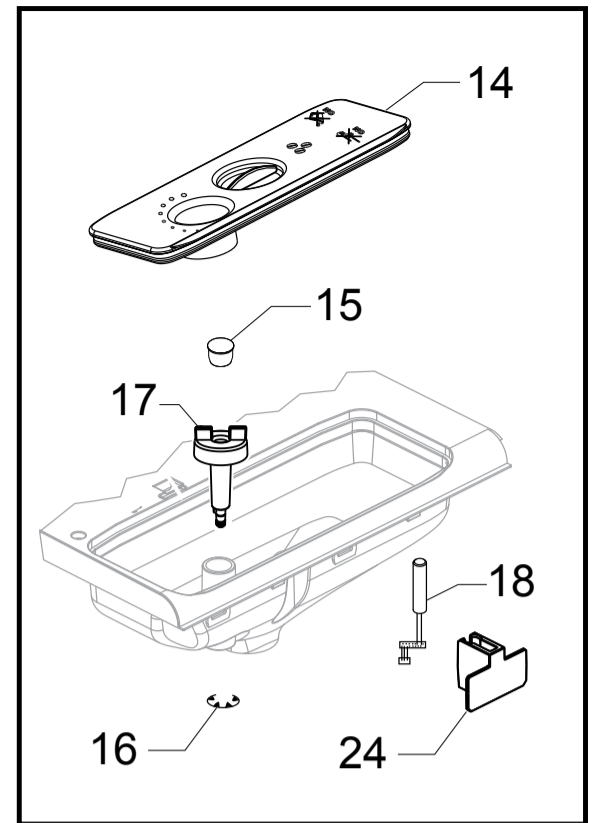

PHILIPS

Saeco

HD8854/01-02-03-09-14-15-16 HD8856/01-02
HD8856/03-04-05-06-08-09-41-43-47

Cod.10003287-3521-22-23-25-79-3760-61-3286
Cod.10003524-26-78-3738-39-3808-78-4089-90

POS	CODE	12NC	DESCRIPTION	NOTE	POS	CODE	12NC	DESCRIPTION	NOTE
01	11023024	996530067482	CHROM.COFFEE DISPENSER MDS ASSY. WITH PART. N° 02 - 03 - 04 - 05 - 06 - 07						
02	12000450	996530007819	SCREW TCB TORX 10 3,5X12 PLAST.ZN-N						
03	11025081	996530067453	BLACK.REAR COVER COFFEE DISPENSER MDS						
04	17002177	996530073046	BLK COFFEE DISPENSER INNER BODY V3 MYB9						
05	11023814	996530007671	CHROM.COFFEE DISPENSER UPPER INSERT MDS						
06	11023019	996530007539	BLACK EXT.MOBILE PART COF.DISPENSER MDS						
07	11023812	996530007668	CHROM.FRONT COVER COFFEE DISPENSER MDS						
08		421941217172	CHROM.CREAM ADJUSTMENT KNOB S/SCR.V2 MDS						
09	126772518	996530011711	SS COFF.CREAM ADJUSTMENT SHAFT SPRING						
10	11013324	996530006743	BLACK CREAM ADJUSTMENT KNOB RING MYB9						
11	140326661	996530013546	OR ORM 0040-20 BLACK EPDM						
12	140640200	996530013621	WHITE COFFEE CREAM ADJUSTMENT SHAFT						
13	11022919	996530007492	CHROM.COFFEE DISPENSER SUPPORT MDS						
14	12000897	996530007953	SCREW TCB TORX 10 3,5X20 PLAST.SS						
15		421944057391	BLK COF.DISPENS.SEAL V2 MYB9						
16		421944043111	BLACK COFFEE DISPENSER TUBE V2 MYB9						
17	12000070	996530007732	OR ORM 0060-15 SILICONE						
18	149360200	996530018269	SILICONE TUBE 5X8 70SR IN ROLL						
19	-	421944002701	BLK DISPENSER COF.INLET CONNECT.V2 MYB9						
20	11012926	996530006575	BLACK COFFEE DISPENSER CONNECTOR MYB9						